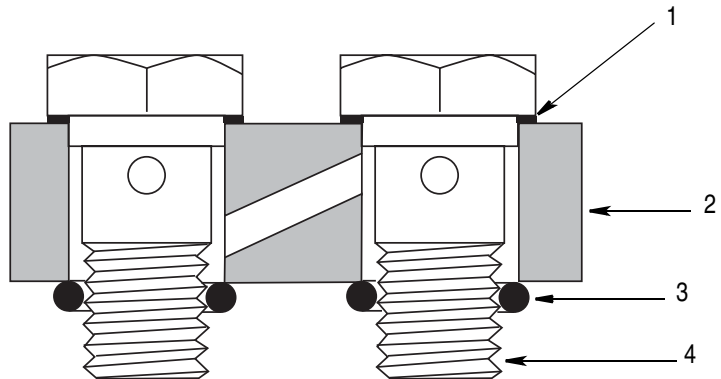

GENUINE GRACO PARTS AND ACCESSORIES

562917 Cross Porting Bar Assembly

For MX Feeders

406678B

Important Safety Instructions

Read all warnings and instructions.

Ref.	Description	Qty.
1	GASKET	2
2	MANIFOLD	1
3	RING GASKET	2
4	MANIFOLD END PLUG	2