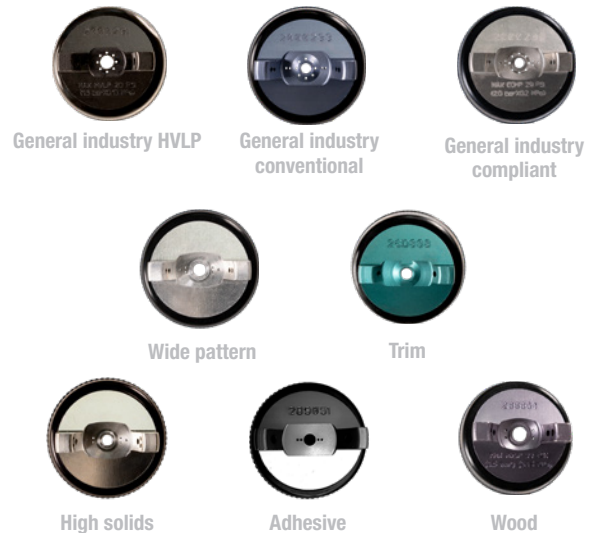

Stellair™

MANUAL AIR SPRAY GUNS

Industry Leading Spray Performance

Stellair air caps are designed to produce the best atomization and spray pattern for your applications.

General industry air cap produces a uniform spray pattern with low atomizing pressure that reduces air cap build-up.

Automotive air cap atomizes for Class A finishes when spraying base coats, clear coats and primers.

Wide pattern air cap sprays consistently over large surfaces.

Trim air cap produces a well-defined edge with minimal overspray, essential for edges, trim, and dielectric applications.

Adhesive air cap atomizes waterborne and solvent borne adhesives and sealants.

High solids air cap maintains high throughput while spraying ultra violet (UV) coatings and other abrasives with low volatile organic compounds (VOCs).

Wood air cap handles low viscosity materials used in wood finishing applications.